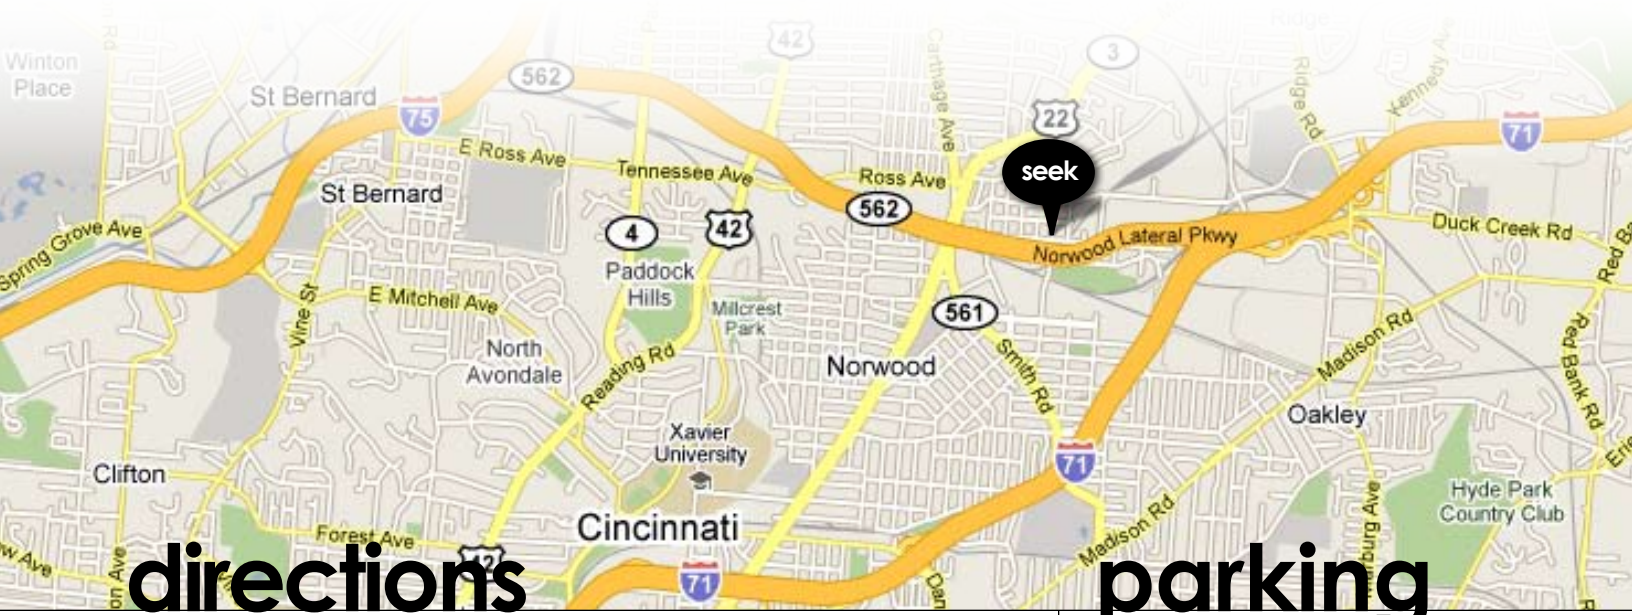

directions

parking

From **Downtown Cincinnati**

- Merge onto I-71 N.
- Merge onto OH-562 W via EXIT 8B toward NORWOOD.
- Take the NORWOOD exit toward US-22/OH-3/OH-561/MONTGOMERY RD.
- Turn RIGHT onto NORWOOD AVE.
- 2368 NORWOOD AVE is on the LEFT on the corner of Norwood Ave & Forest

From **Cincinnati/Northern Kentucky International Airport (CVG)**

- ** Without traffic, expect travel time to be about 25-30 minutes from CVG
- Start out going SOUTHWEST on TERMINAL DR.
 - Turn SLIGHT RIGHT toward RENTAL CAR RETRUN/WEST SERVICE AREA.
 - Turn SLIGHT RIGHT onto LOOMIS RD.
 - Turn RIGHT onto DONALDSON RD/KY-236 E.
 - Merge onto KY-212 N via the ramp on the LEFT toward I-275/CIN/I-71/I-75.
 - Merge onto I-275 E toward I-71/CIN/I-75/LEXINGTON/LOUISVILLE.
 - Merge onto I-71 N/I-75 N via EXIT 84 toward CINCINNATI (Crossing into OHIO).
 - Keep RIGHT to take I-71 N via EXIT 1B toward US-50 E/COLUMBUS.
 - Merge onto OH-562 W via EXIT 8B toward NORWOOD.
 - Take the NORWOOD exit toward US-22/OH-3/OH-561/MONTGOMERY RD.
 - Turn RIGHT onto NORWOOD AVE.
 - 2368 NORWOOD AVE is on the LEFT on the corner of Norwood Ave & Forest

From the **North traveling I-75 South**

- Merge onto I-75 S.
- Merge onto OH-562 E via EXIT 7 toward NORWOOD.
- Take the exit toward US-22/NORWOOD/OH-3/MONTGOMERY RD/OH-561.
- Turn LEFT onto WESLEY AVE.
- Turn RIGHT onto NORWOOD AVE.
- 2368 NORWOOD AVE is on the LEFT on the corner of Norwood Ave & Forest

From the **West Side of Cincinnati**

- Merge onto I-75 N
- Merge onto OH-562 E via EXIT 7 toward I-71/NORWOOD.
- Take the exit toward US-22/NORWOOD/OH-3/MONTGOMERY RD/OH-561.
- Turn LEFT onto WESLEY AVE.
- Turn RIGHT onto NORWOOD AVE.
- 2368 NORWOOD AVE is on the LEFT on the corner of Norwood Ave & Forest