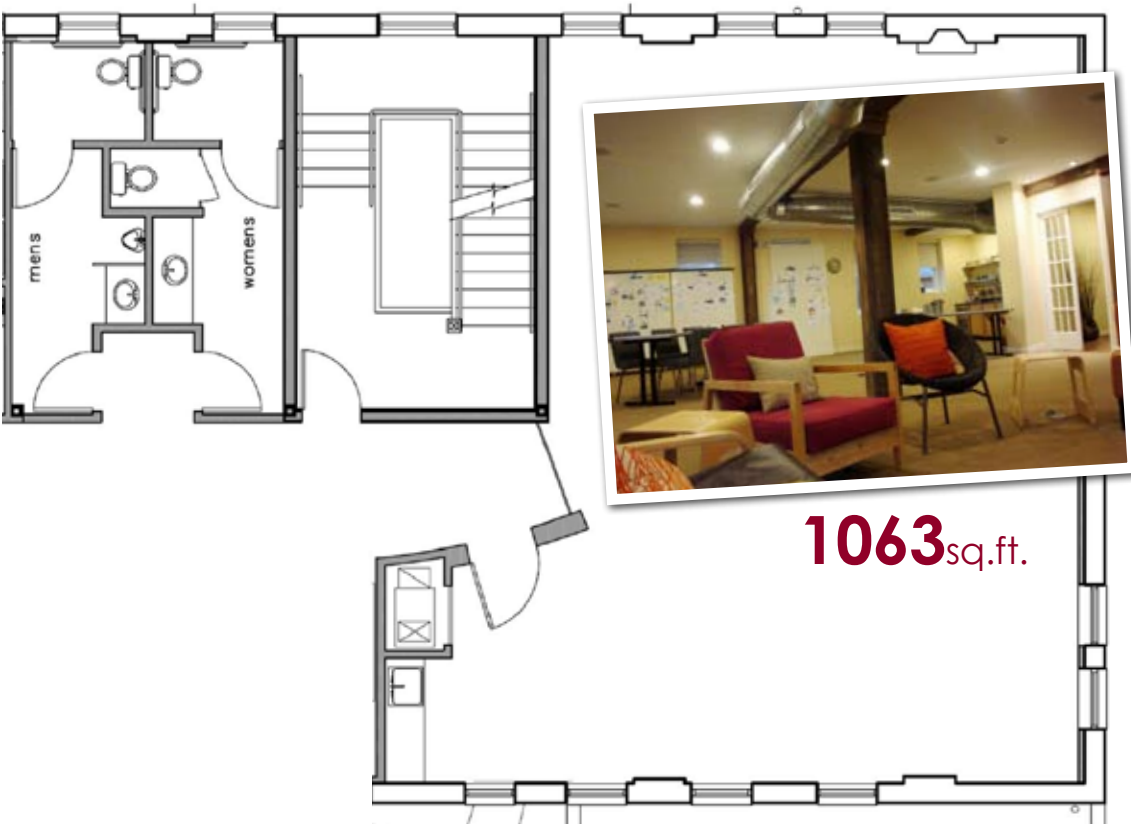

station22 2nd floor