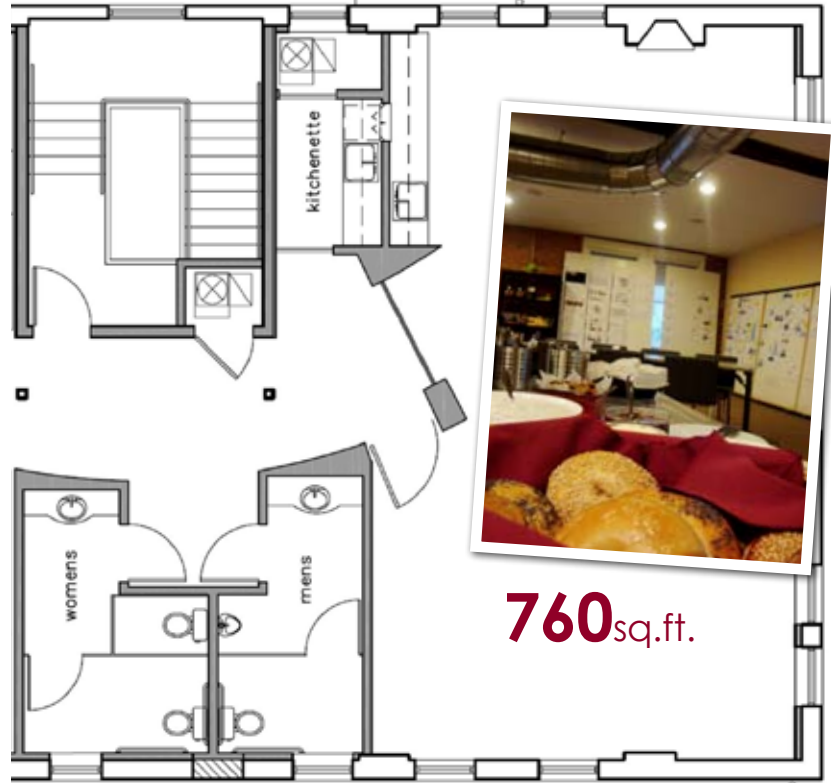

All three rentable meeting spaces are totally unique and designed to meet your needs. Our largest room, "Station 22", is located on the 2nd floor and has a warm, open feel with seating for **25-30 team members**. Our third-floor space, "Room 1910", has a modern yet rustic vibe and can host **15-20 creative thinkers**. Finally, we offer a more modestly-sized space on our first floor, "The Parlor", for those strategy sessions with **smaller groups**.

Additionally, our space features a **large, open deck**—for when you need to get a breath of fresh air—and an indoor/outdoor slide, for quick and fun escapes to the ground floor!

As for services, when you have your meeting at our place, **it's all included** (no nickel-and-diming here!) All meetings in our facility include **free copies, templates, materials, Wi-Fi, AV (flat screen TVs, projection, audio), and more**. Also included in your cost, we provide an assistant to make sure your meeting goes smoothly. For facilitation and ideation, we'll also include a typist so you have your notes promptly. Plenty of snacks and a variety of beverages are also provided, and **high quality, memorable meals** that are different every time will be catered at your request.

room1910 3rd floor